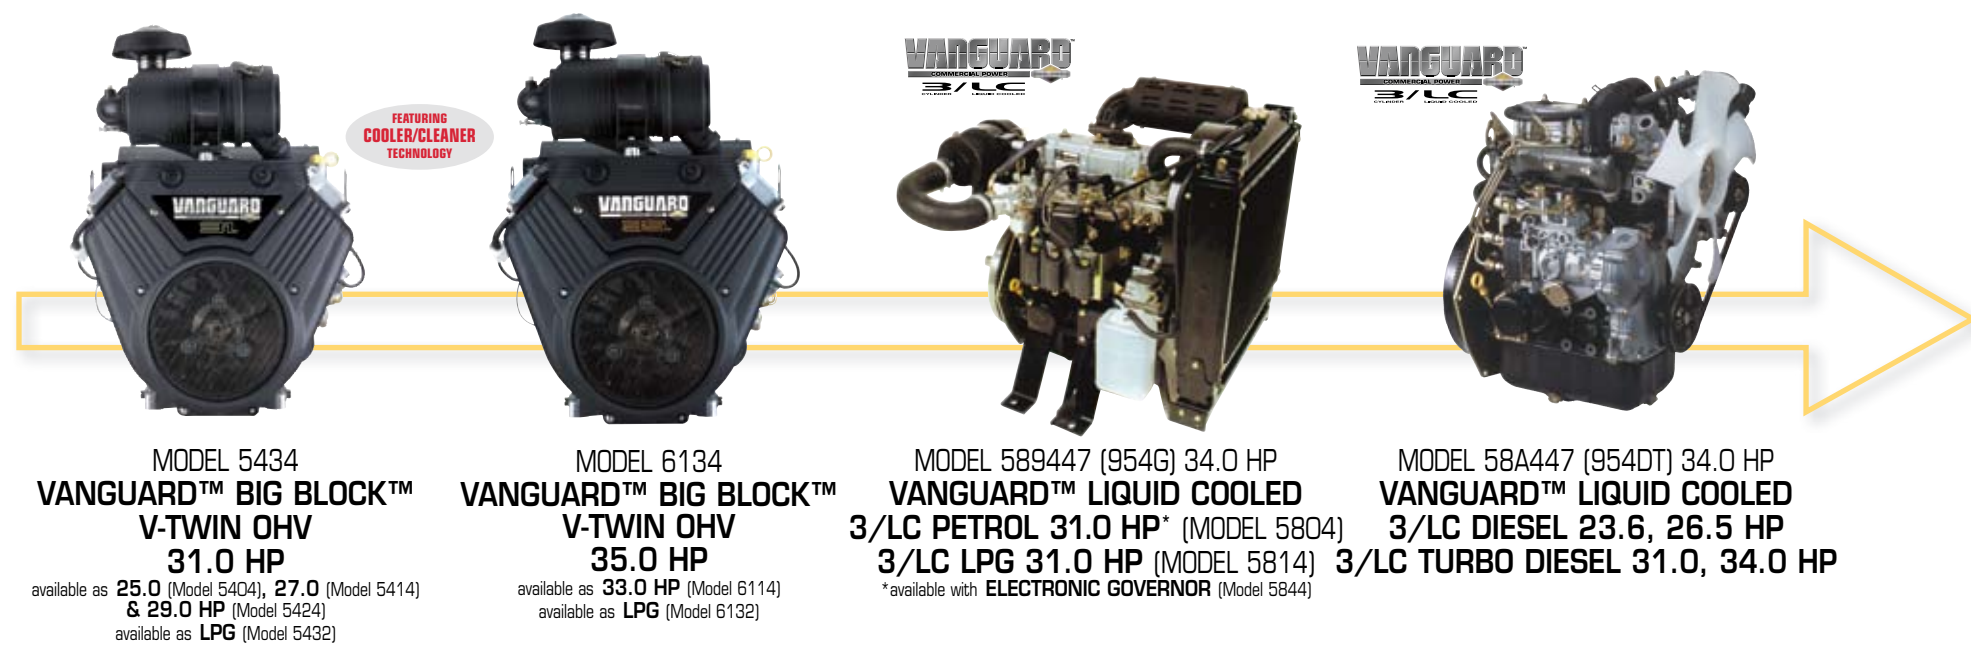

MODEL 0500
VANGUARD™ OHV
2.4 HP

MODEL 0864
VANGUARD™ OHV
4.0 HP

MODEL 13H3
VANGUARD™ OHV
6.5 HP
available as 5.5 HP (Model 13H1)

MODEL 1384
VANGUARD™ OHV
7.5 HP

MODEL 19H1
VANGUARD™ OHV
9.0 HP
available as 10.0 HP (Model 19H2)

MODEL 5434
VANGUARD™ BIG BLOCK™
V-TWIN OHV
31.0 HP
available as 25.0 (Model 5434), 27.0 (Model 5414)
& 29.0 HP (Model 5424)
available as LPG (Model 5432)

MODEL 6134
VANGUARD™ BIG BLOCK™
V-TWIN OHV
35.0 HP
available as 33.0 HP (Model 6114)
available as LPG (Model 6132)

MODEL 589447 (954G) 34.0 HP
VANGUARD™ LIQUID COOLED
3/LC PETROL 31.0 HP* (MODEL 5804)
3/LC LPG 31.0 HP (MODEL 5814)
*available with ELECTRONIC GOVERNOR (Model 5844)

MODEL 58A447 (954DT) 34.0 HP
VANGUARD™ LIQUID COOLED
3/LC DIESEL 23.6, 26.5 HP
3/LC TURBO DIESEL 31.0, 34.0 HP

PREMIUM-GRADE VANGUARD™ engines are designed and application engineered to meet the requirements of the most demanding commercial applications. They incorporate powerful **OHV (OverHead Valve) technology** for maximum performance and a number of advanced features that extend the engine life, minimize maintenance, and assure easier starts and lower noise levels.

- Heavy-duty rewind and rope
- Stronger forged crankshaft and cast iron camshaft
- Dual ball bearings (both sides)

Engines equipped with **COOLER / CLEANER technology** extends engine life by reducing engine and oil temperatures, while effectively managing airborne debris.

COOLER / CLEANER Technology

- **Perforated steel rotating screen**
  Greatly improves debris management, which allows for better airflow and increased engine cooling, while less maintenance.
- **Larger phase modulated cooling fan**
  Generates significantly increased airflow, which reduces engine and oil temperatures by 15° - 18° Celsius resulting in longer engine life.
- **High-flow, 1-1/16" deeper blower housing with expanded rewind starter opening**
  Efficiently directs more cooling air around the working areas of the engine to dramatically reduce operating temperature; effectively increases CFM (cubic ft./min.) from 420 to 620 at 3600 rpm