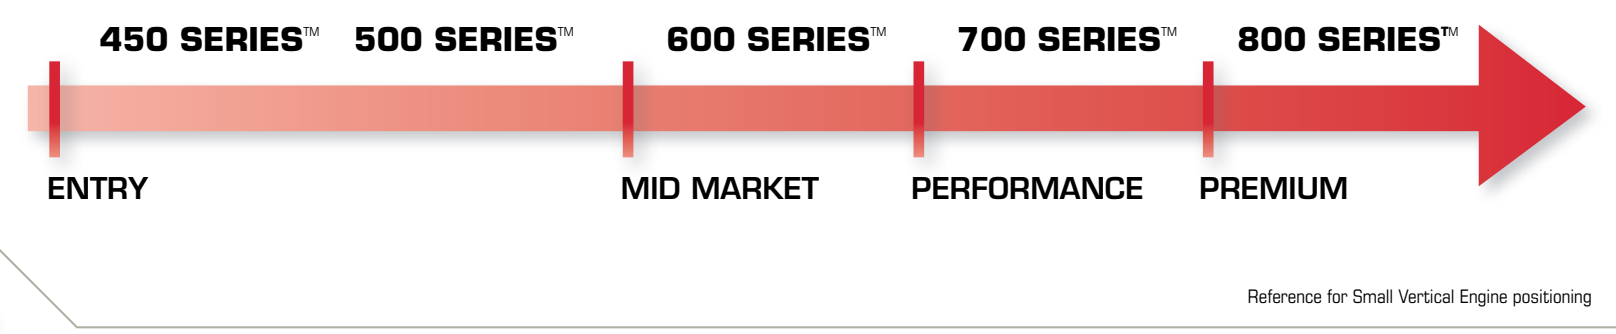

ENGINE SERIES

AN EASIER PRODUCT SELECTION PROCESS

SERIES ENGINES help you better position your original power equipment offerings to succeed with the right combination of value, performance technology and power.

LARGE VERTICAL SHAFT

ENTRY

MODEL 2197
POWER BUILT™ OHV 12.5 HP
available as 10.5 (model 2157) & 11.5 HP (model 2177)
All models available with rewind option.

MID MARKET

MODEL 2188
I/C® OHV 13.5 HP
available as 10.5 (model 2158), 11.5 (model 2178) & 12.5 HP (model 2198)
All models available with rewind and AVS® option.

MODEL 31N7
I/C® OHV 18.5 HP
available as 14.5 (model 31A5), 15.5 (model 31A6), 16.5 (model 31A7) & 17.5 HP (model 31C7)
All models available with rewind option.

PERFORMANCE

MODEL 2189
INTEK™ OHV 13.5 HP

MODEL 31P6
INTEK™ OHV 19.5 HP
available as 17.5 (model 31G7) & 18.5 HP (model 31P7)

MODEL 3318
INTEK™ OHV 21.0 HP

MODEL 4077
INTEK™ V-TWIN OHV 22.0 HP
available as 16.0 (model 4015), 18.0 (model 4055) & 20.0 HP (model 4067)

MODEL 4456
INTEK™ V-TWIN OHV 24.0 HP
available as 23.0 HP (model 4455)

PREMIUM

MODEL 33M7
EXTENDED LIFE SERIES® OHV 21.0 HP

MODEL 40H7
EXTENDED LIFE SERIES® V-TWIN OHV 22.0 HP
available as 20.0 HP (model 40G7)

MODEL 44L7
EXTENDED LIFE SERIES® V-TWIN OHV 24.0 HP
available as 23.0 HP (model 44L7)

COMMERCIAL

MODEL 3057
VANGUARD™ V-TWIN OHV 16.0 HP
available as 14.0 HP (model 2957)

MODEL 3587
VANGUARD™ V-TWIN OHV 20.0 HP
available as 18.0 HP (model 3567)

MODEL 3867
VANGUARD™ V-TWIN OHV 23.0 HP

Vanguard™ engines come in a variety of power levels. Please contact your Briggs & Stratton Sales Representative for details.

QUETONE

QUETONE™ Less Noise.

Laminated blower housing and deep shell muffler reduce engine noise resulting in up to 1 db less noise. The Quietone™ feature is optional on all 650 and 675 Series™ engines.

DOV® (Direct OverHead Valve) engine is the First of its Kind.
It has fewer moving parts and metal-to-metal contacts. Unlike an OHC engine, it has no drive belt or chain. This allows the engine to deliver quieter operation, less vibration and exceptional power. The 700 Series™ uses the patented DOV® technology.

ANTI-VIBRATION SYSTEM (AVS®) Smoothing out the Ride.

- Patented Linear Balancing System
- Up to an 80% reduction in engine vibration.
- Less wear and tear on your engine, your equipment and you.

2009

EUROPEAN ENGINE LINE-UP